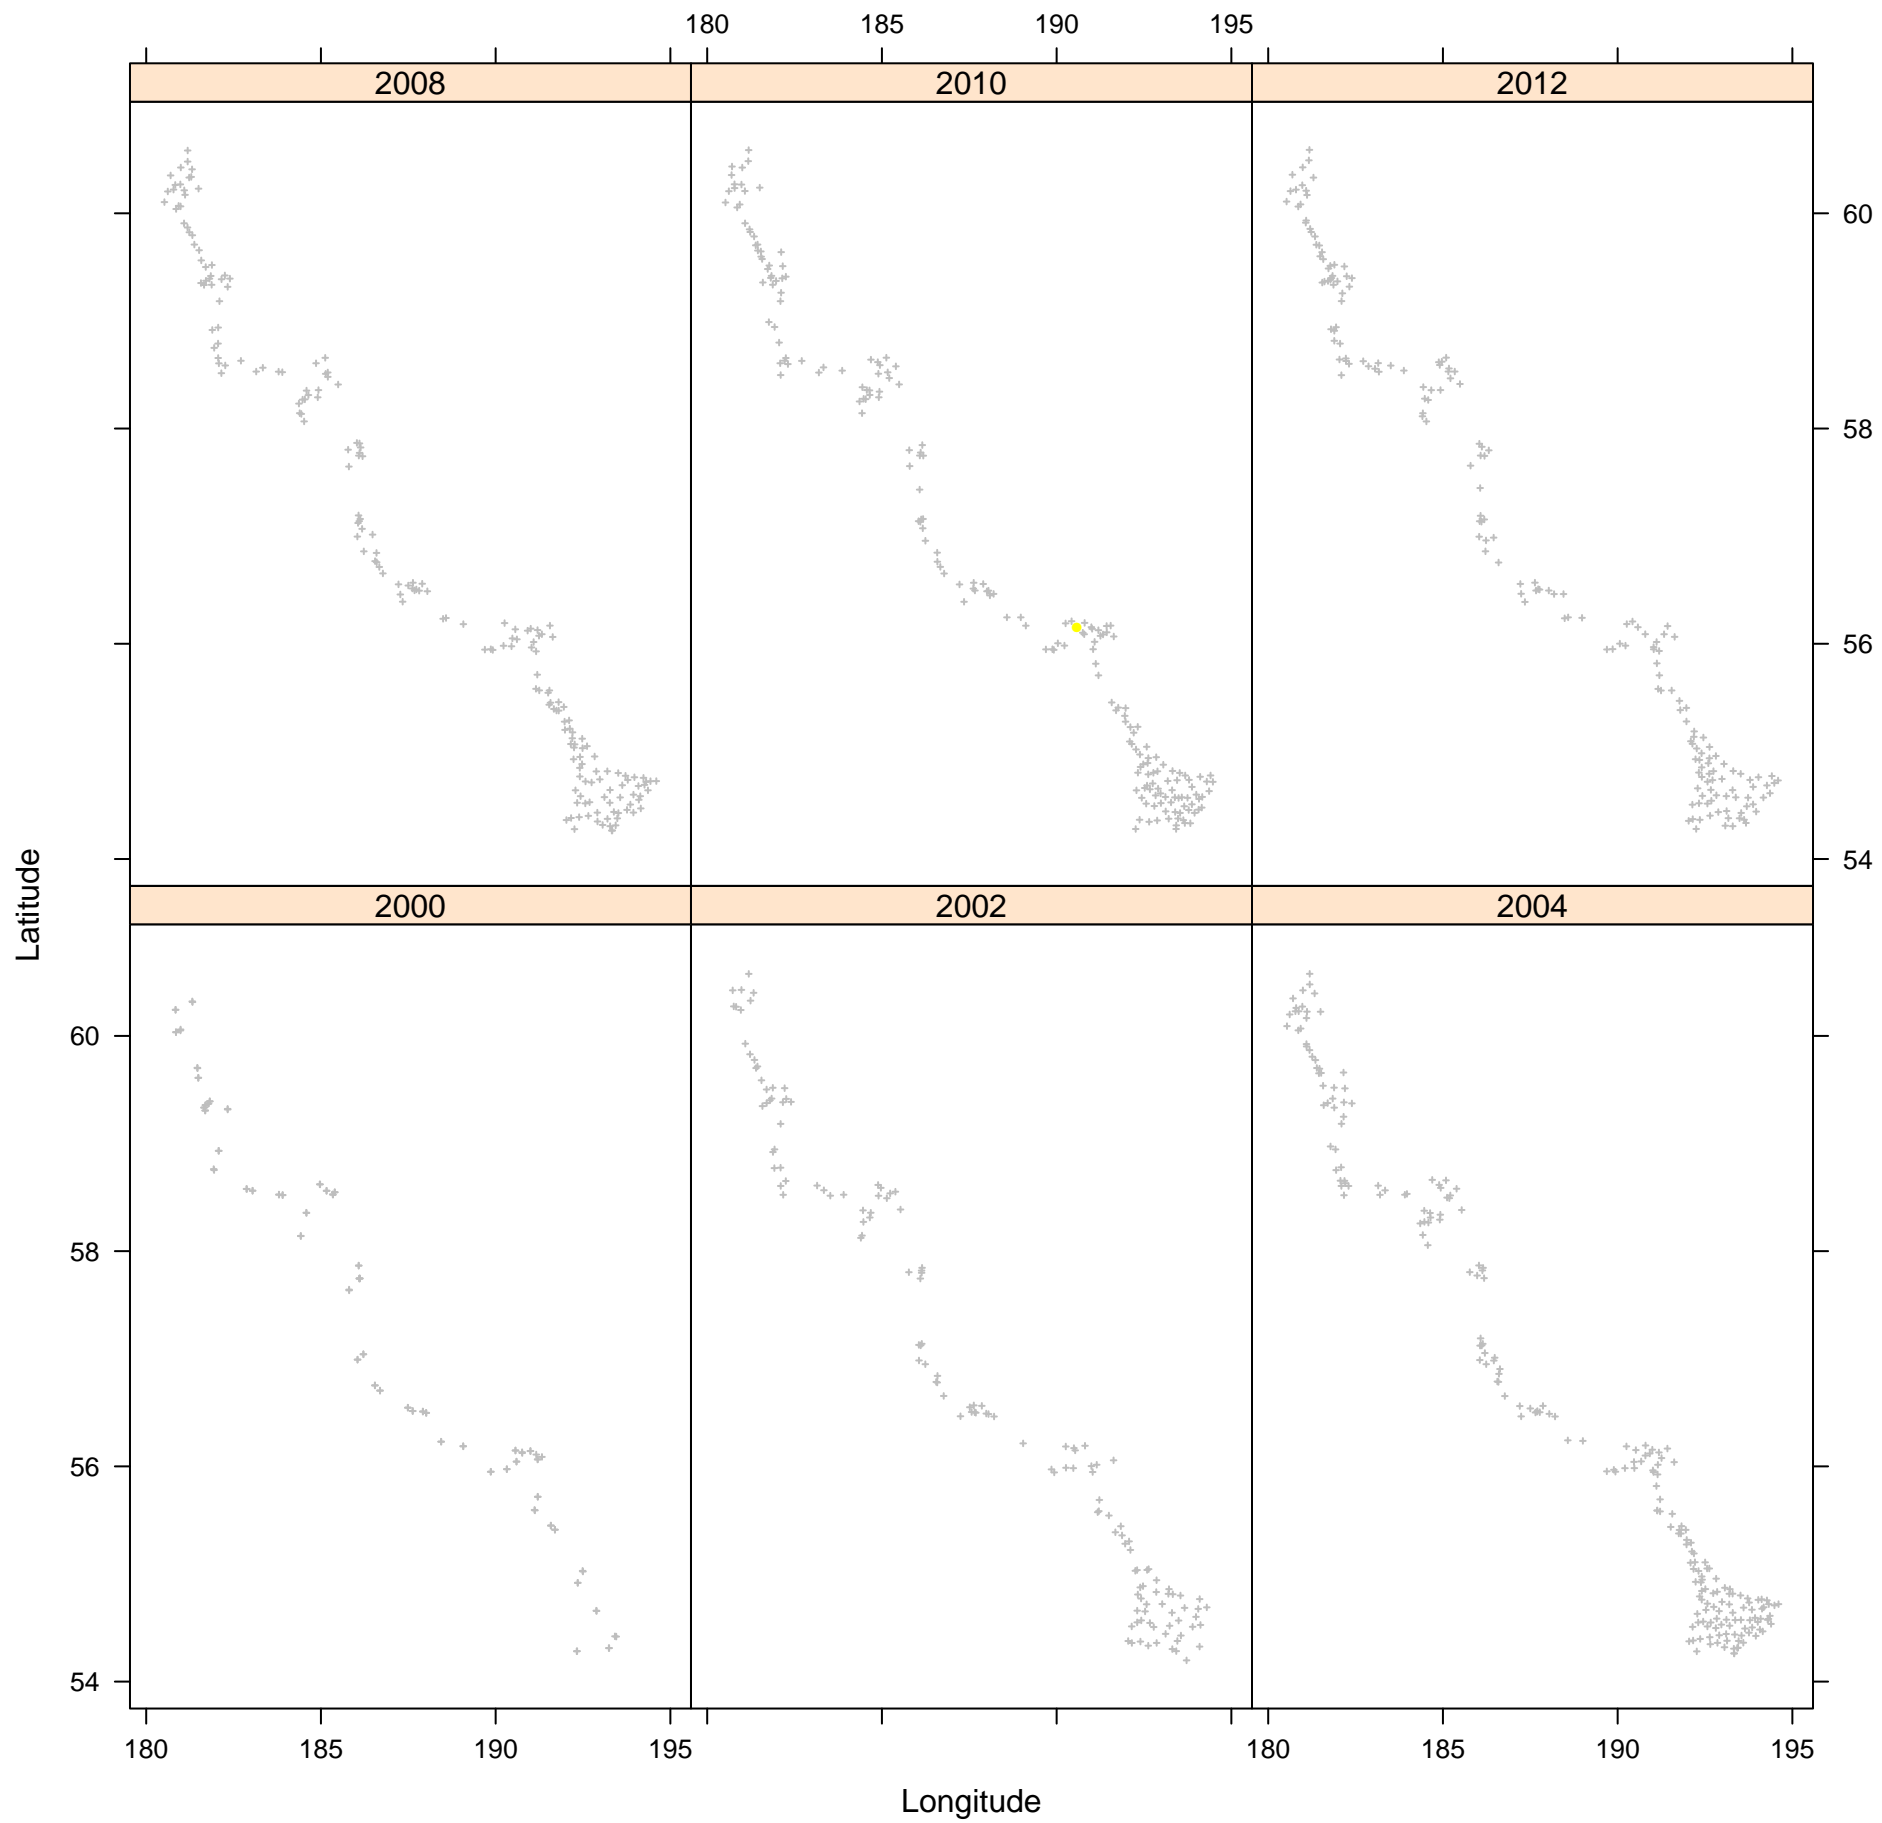

Greenland turbot between 0 and 100 mm

Greenland turbot between 100 and 200 mm

Greenland turbot between 200 and 300 mm

Greenland turbot between 300 and 500 mm

Greenland turbot between 500 and 700 mm

Greenland turbot between 700 and 1500 mm