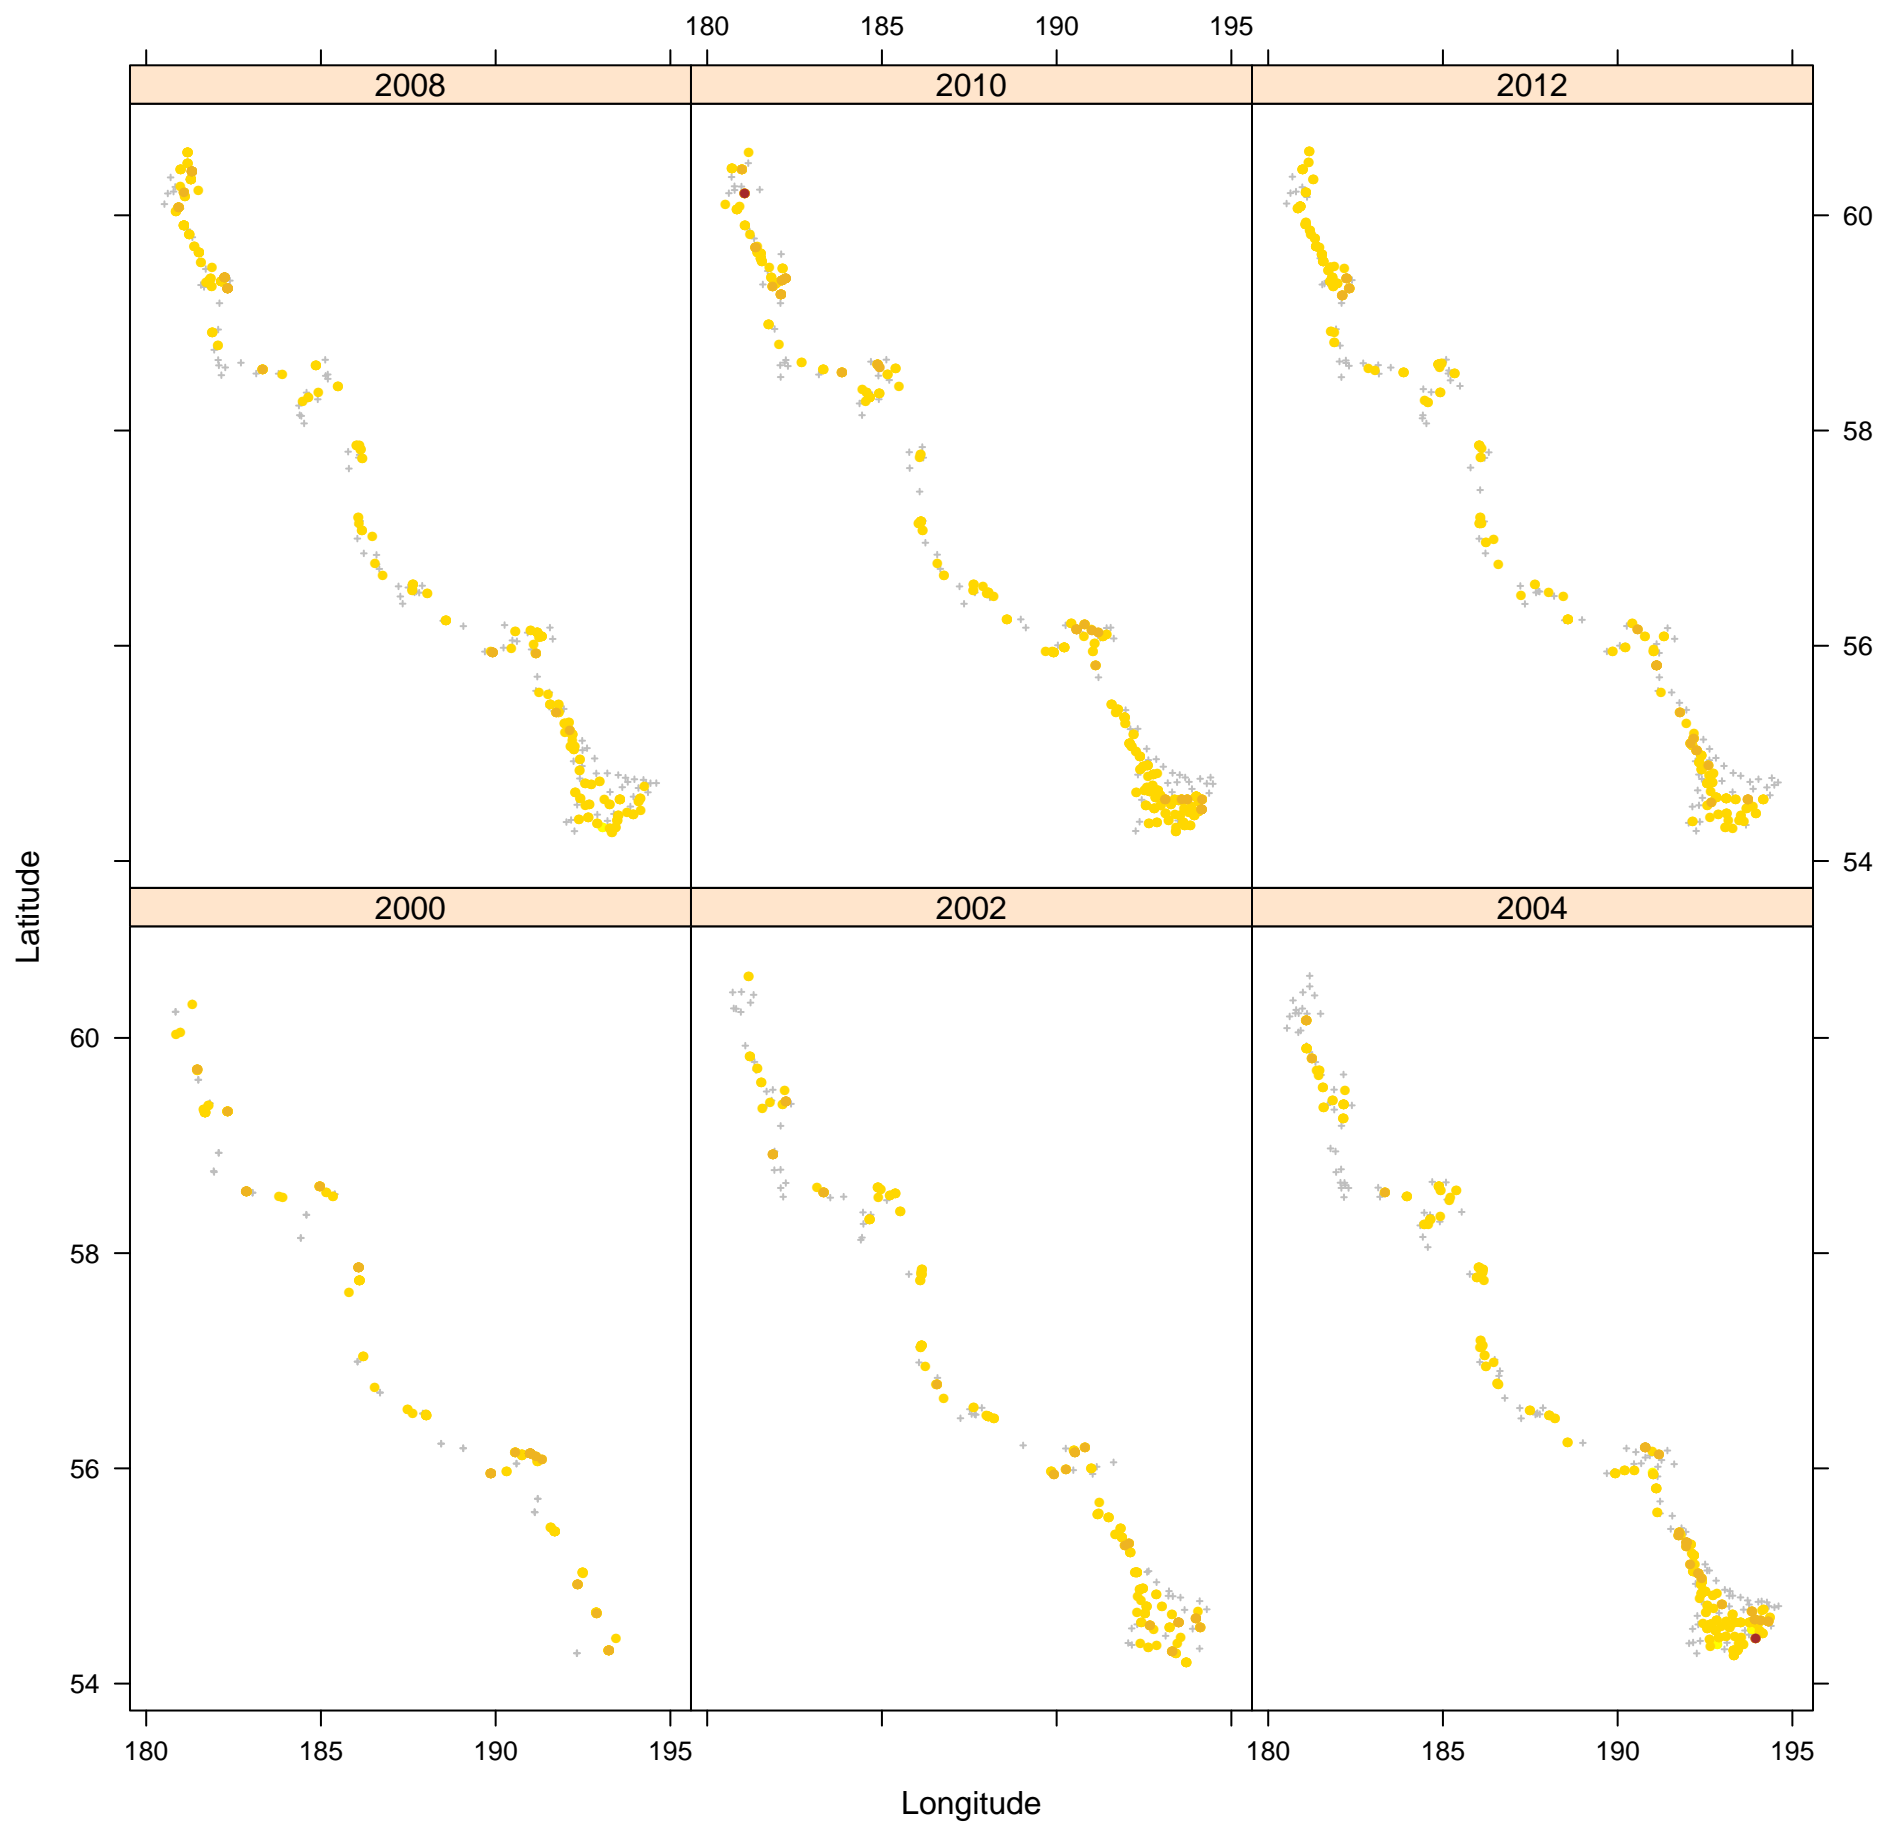

Greenland turbot between 0 and 100 mm

Greenland turbot between 100 and 200 mm

Greenland turbot between 200 and 300 mm

Greenland turbot between 300 and 500 mm

Greenland turbot between 500 and 700 mm

Greenland turbot between 700 and 1500 mm