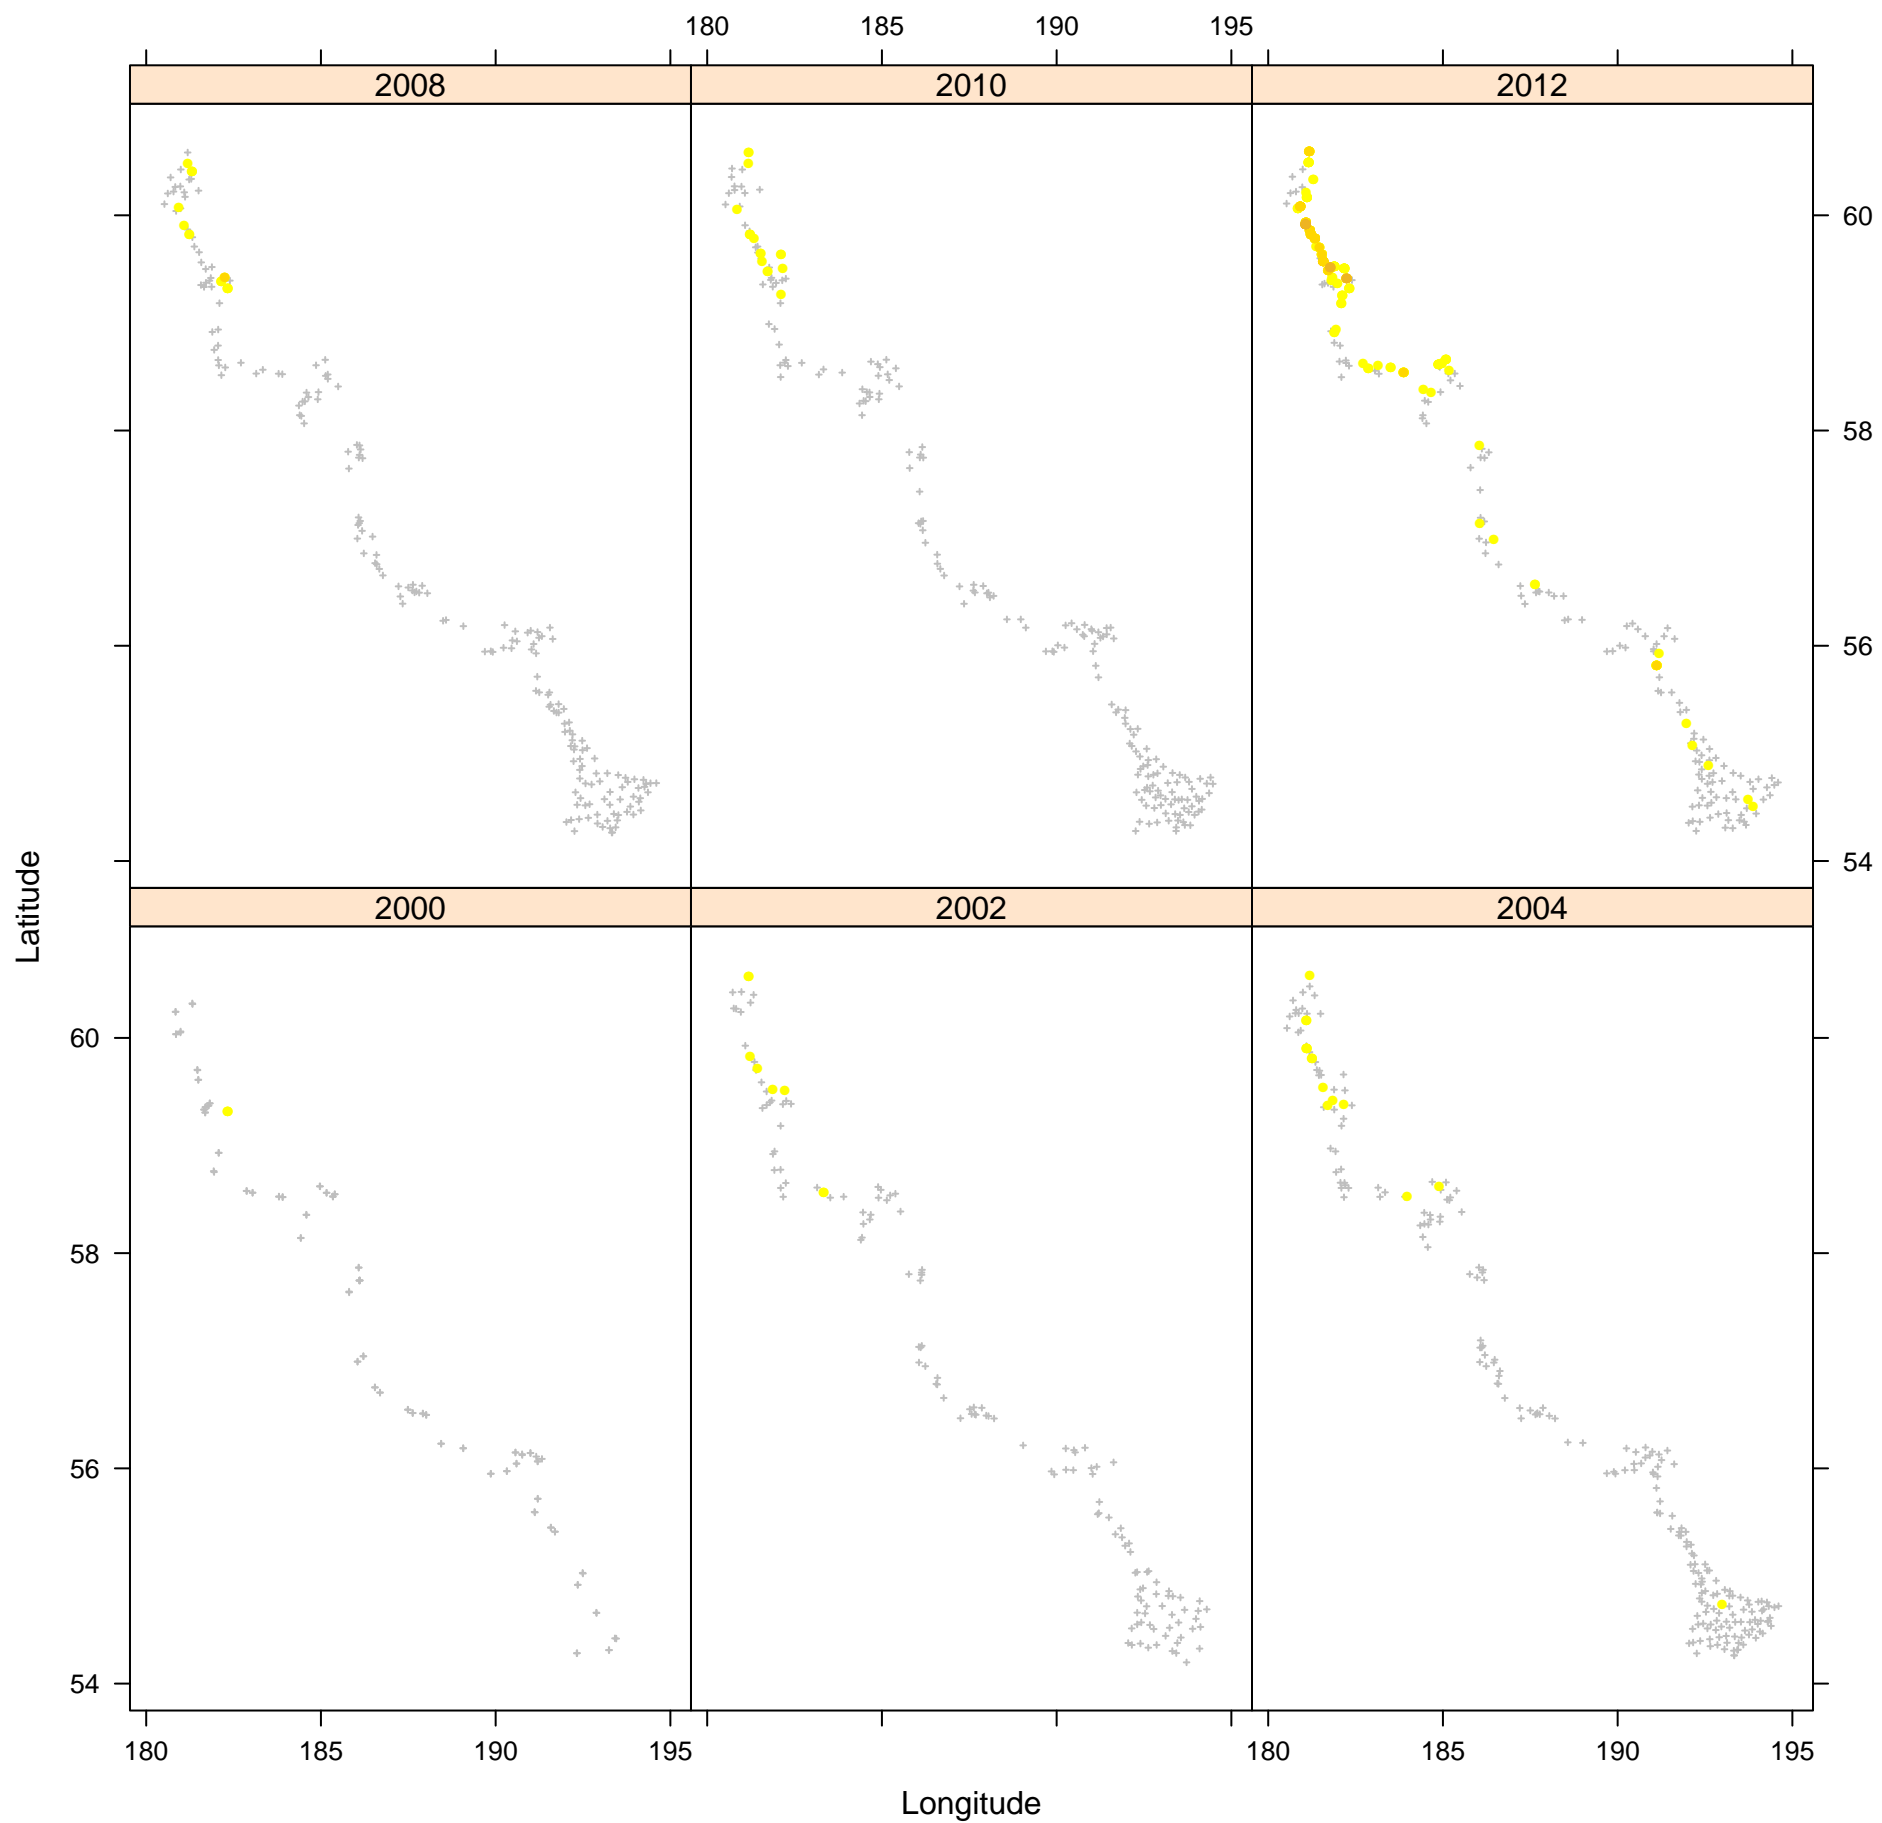

Greenland turbot between 0 and 100 mm

Greenland turbot between 100 and 200 mm

Greenland turbot between 200 and 300 mm

Greenland turbot between 300 and 500 mm

Greenland turbot between 500 and 700 mm

Greenland turbot between 700 and 1500 mm