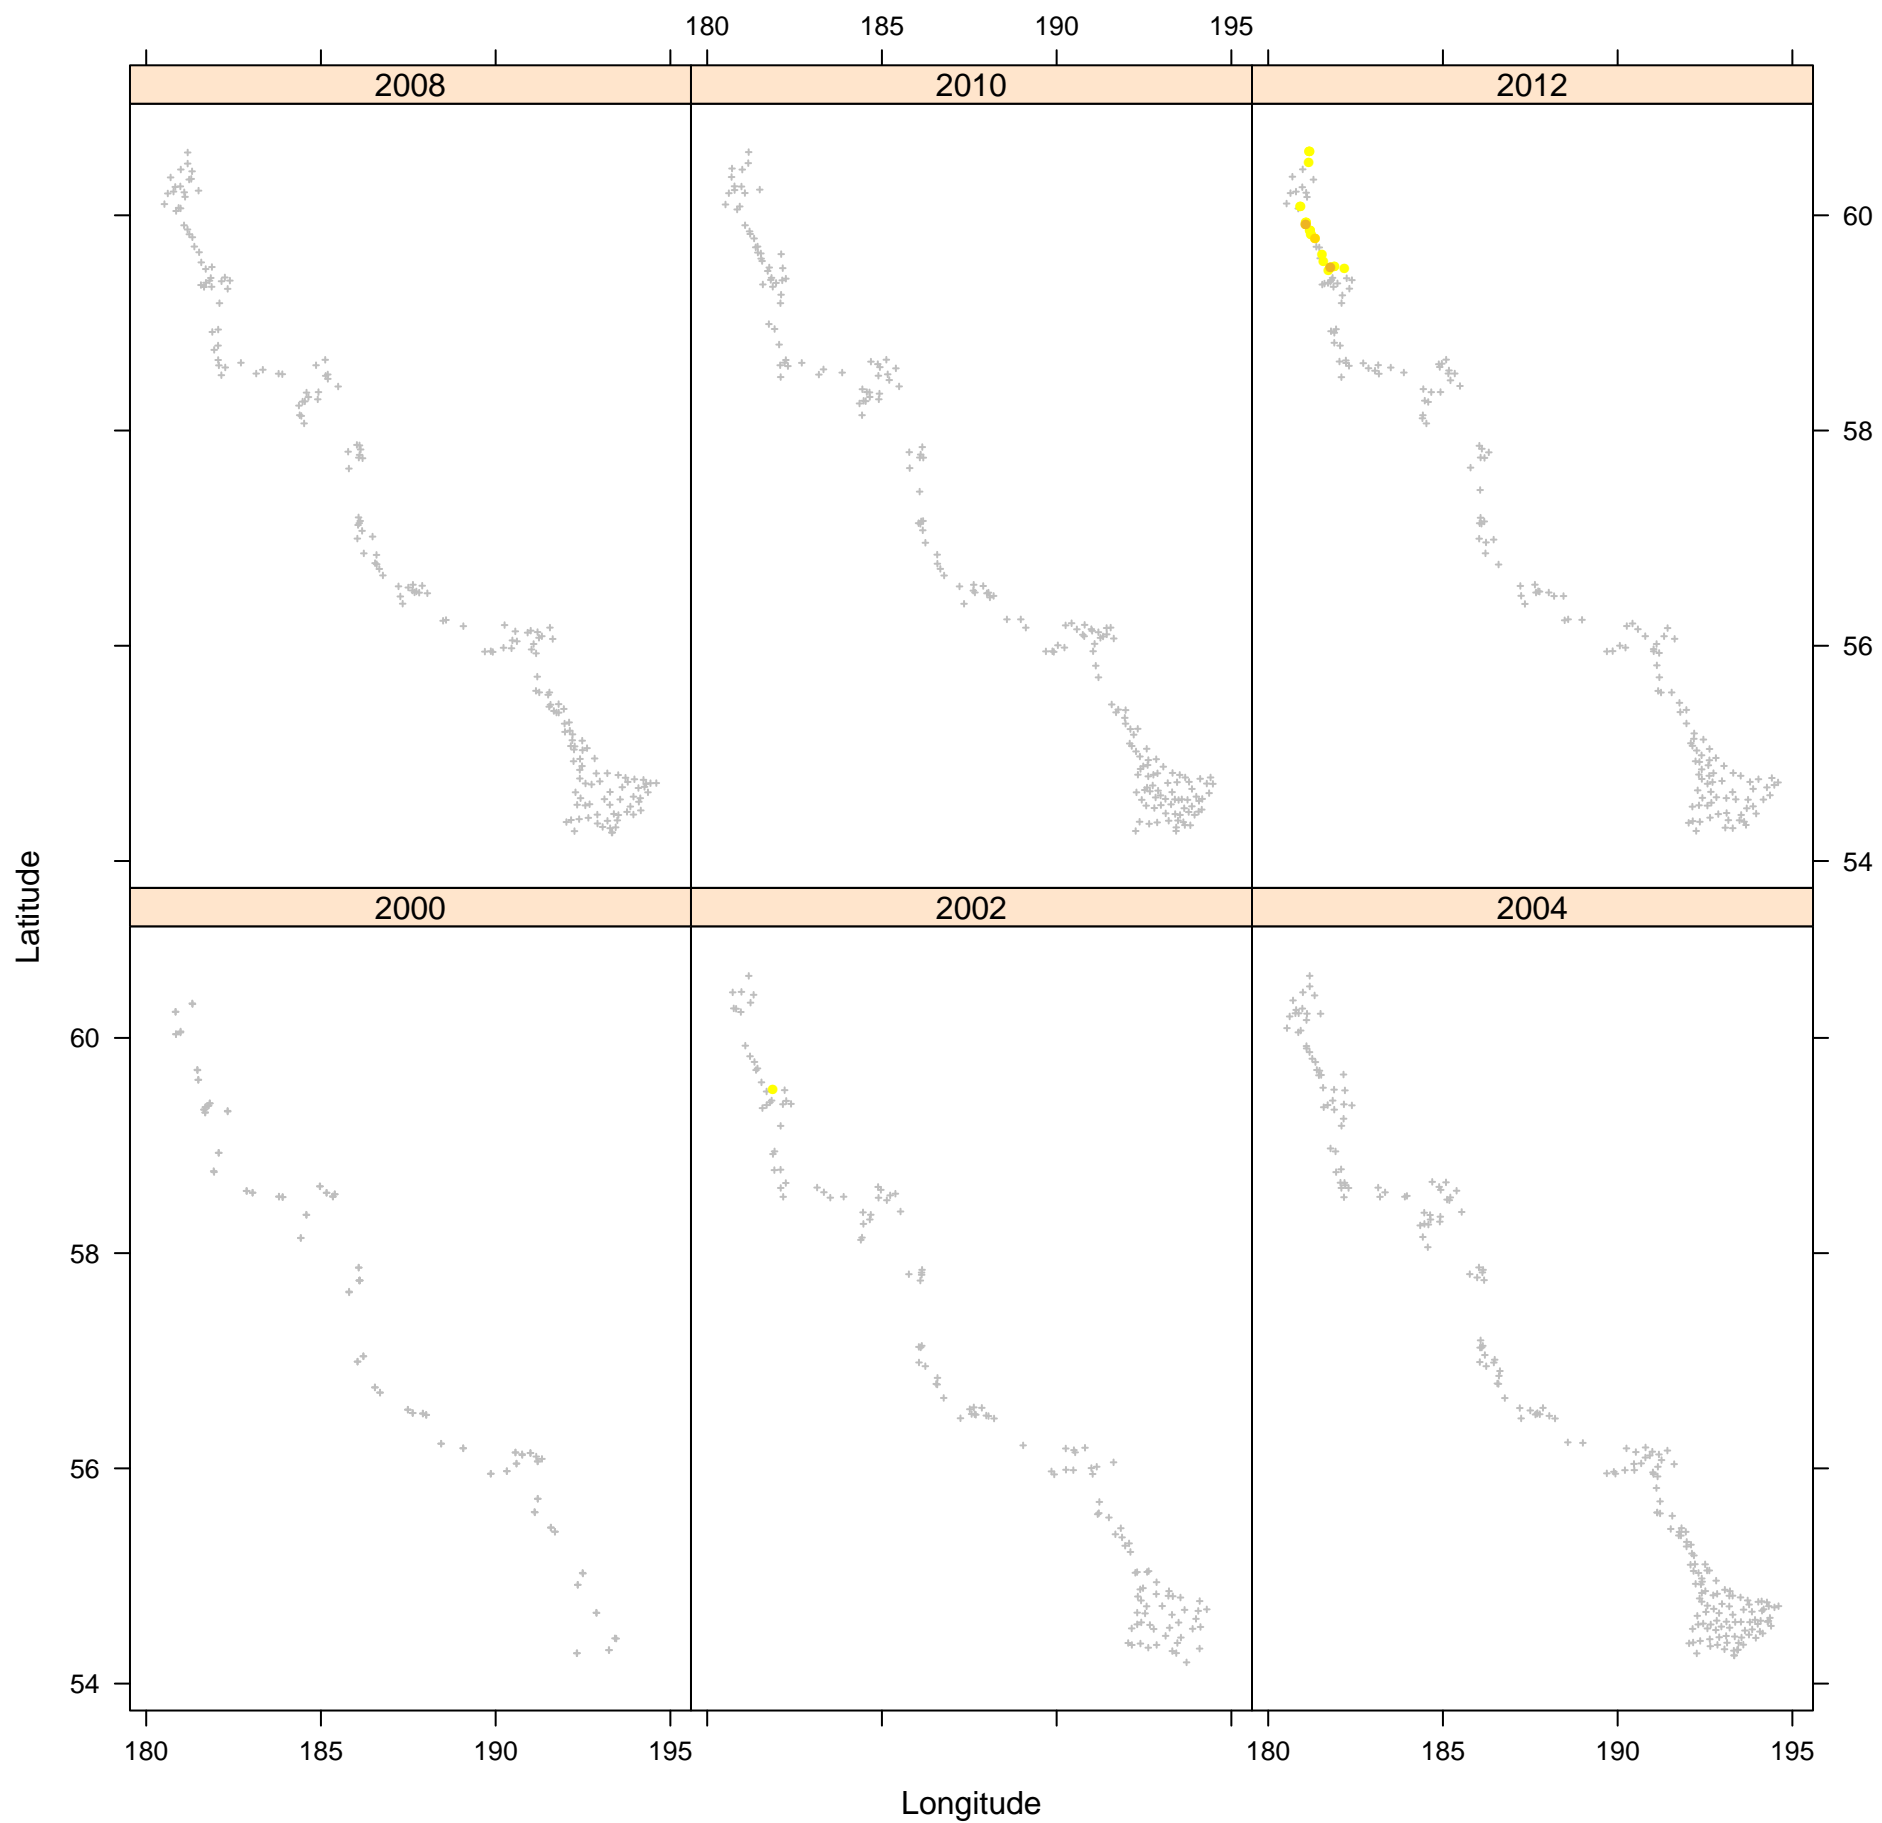

Greenland turbot between 0 and 100 mm

Greenland turbot between 100 and 200 mm

Greenland turbot between 200 and 300 mm

Greenland turbot between 300 and 500 mm

Greenland turbot between 500 and 700 mm

Greenland turbot between 700 and 1500 mm